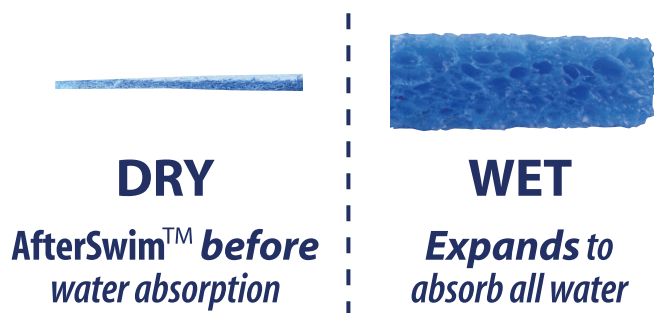

ACU-LIFE®

AfterSwim™

Fast Relief for Water Clogged Ears

AfterSwim™ absorbs **5 times** the amount of water an average ear canal can hold.

Side view image of AfterSwim™

- **Faster & More Effective than Ear Drying Drops**
- **Works in Seconds**